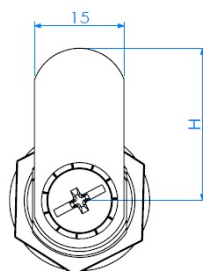

PRODUCT SHEET

Description:

Cam Lock 1925, 90DG, CPL,Cranked Cam No. A24, CK SISO, 25mm Thread Length

Item number:

14.04.491-9

Units	Box	Carton	HS Code	Barcode
Pcs.	12	240	8301300000	
				5704866104852

L1=16mm
L2=20mm
L3=25mm
L4=30mm